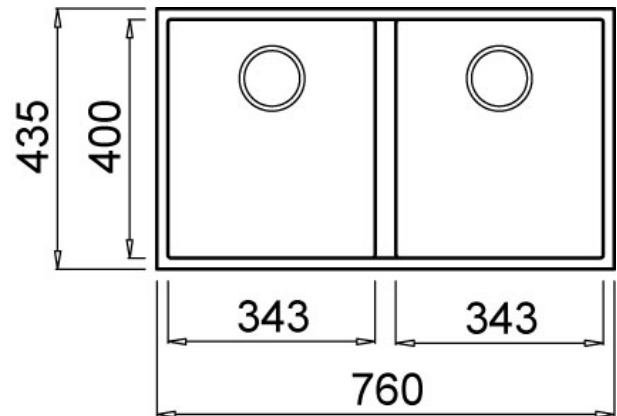

Product Specification Sheet
ELGQ350-40

Quadra Undermount
 Elleci Quadra Granitek 343 Double Bowl

Models	Corner Radius
08 ELGQ350-40 <i>Black</i>	10mm
08 ELGQ350-68 <i>White</i>	
Overall Dimensions W x D	Waste
760 x 435mm	90mm
Bowl Dimensions W x D x H	Minimum Cabinet Size
343 x 400 x 230mm	880mm
2nd Bowl Dimensions: W x D x H	
343 x 400 x 230mm	
Material & Finish	
Granitek, Honed	

Accessories Available (optional)

BFDDB
 DRAINING BASKET
 390 X 325mm

BFDRMB
 ROLLER MAT
 480 X 450mm

Eco Sink Insert
 B&F Eco Sink Matte Black
 Models
 14 8RD/ECO

E&OE – it is recommended all measurements are taken directly from the product. Specification subject to change without notice, always consult the literature supplied with the product. Coloured images are indicative only.